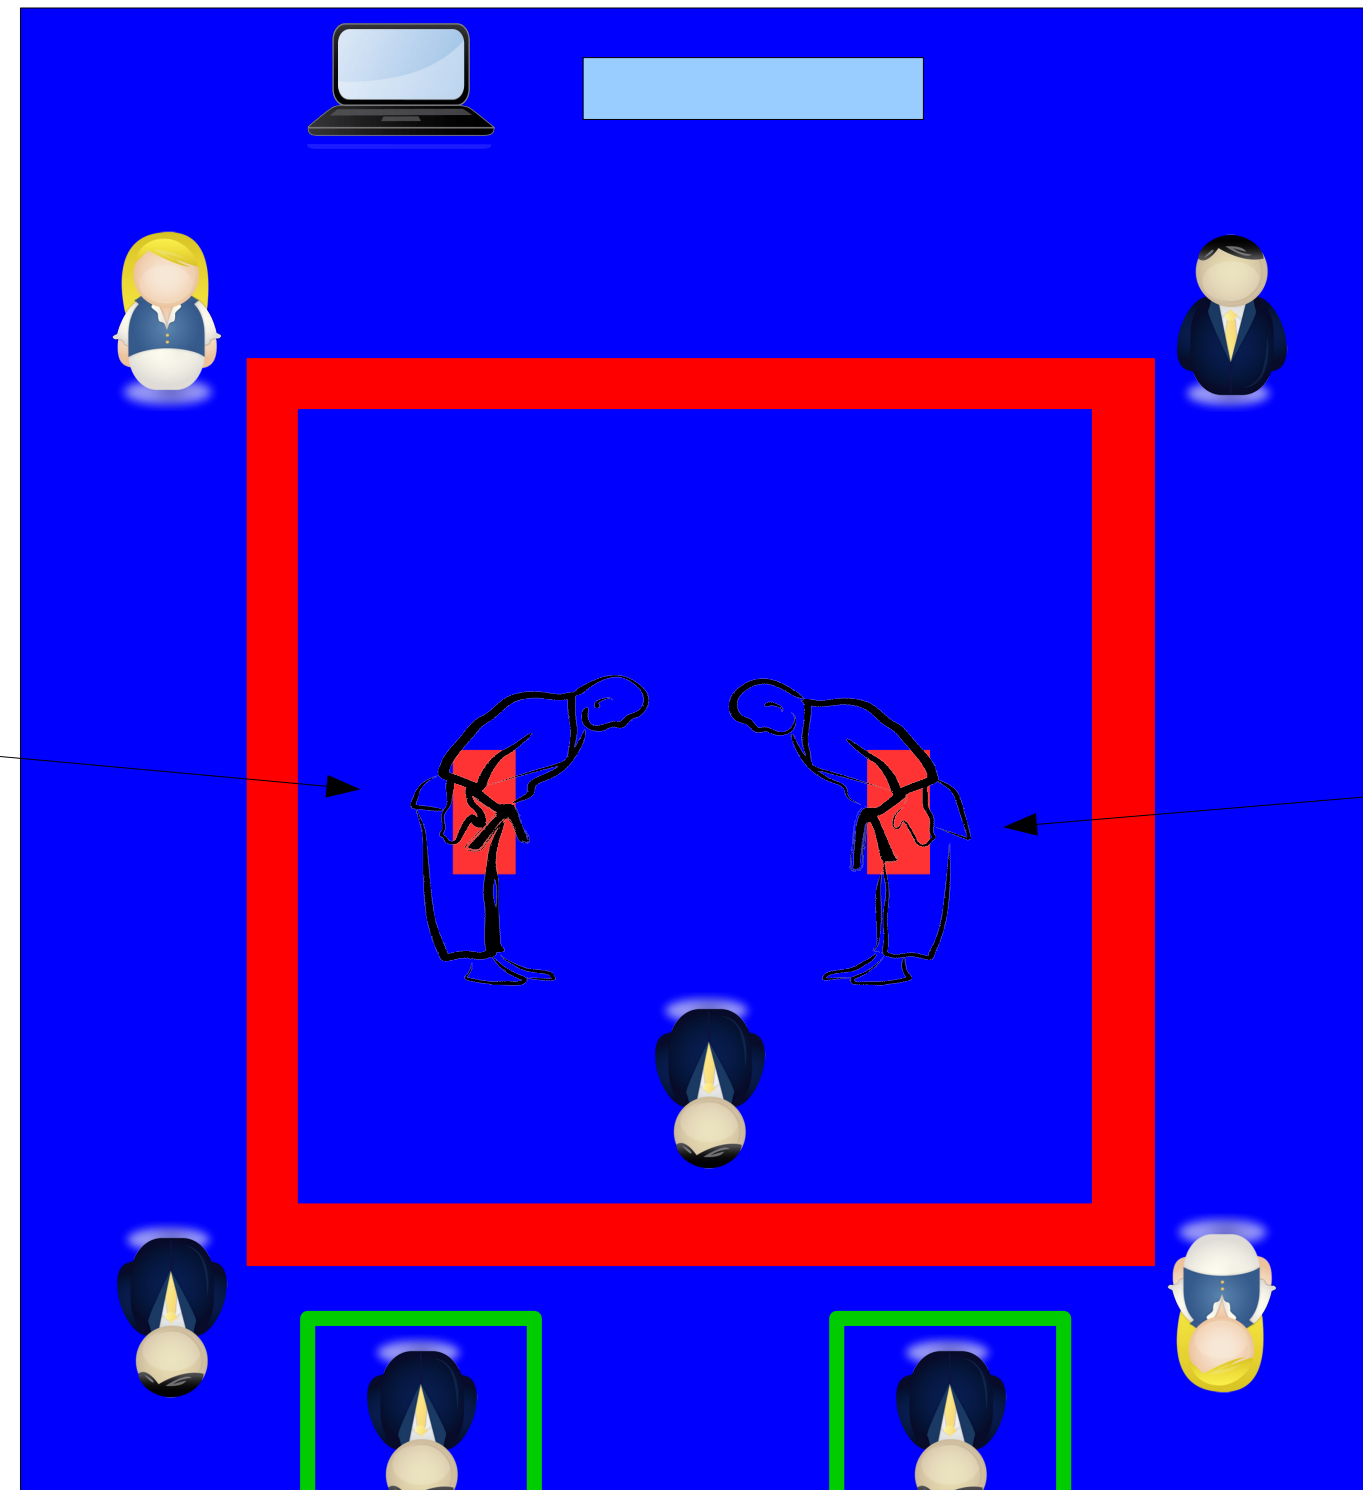

Sport Hall
Al.Roz 1
Dabrowa Gornicza

14 International Karate WKF Ronin Cup

Vizualisation Sport Hall

KATA and KARATE FOR DISABLED

competitor

Obsada na tatami the cast tatami

KUMITE FANTOM and SUPER SPEED

competitor