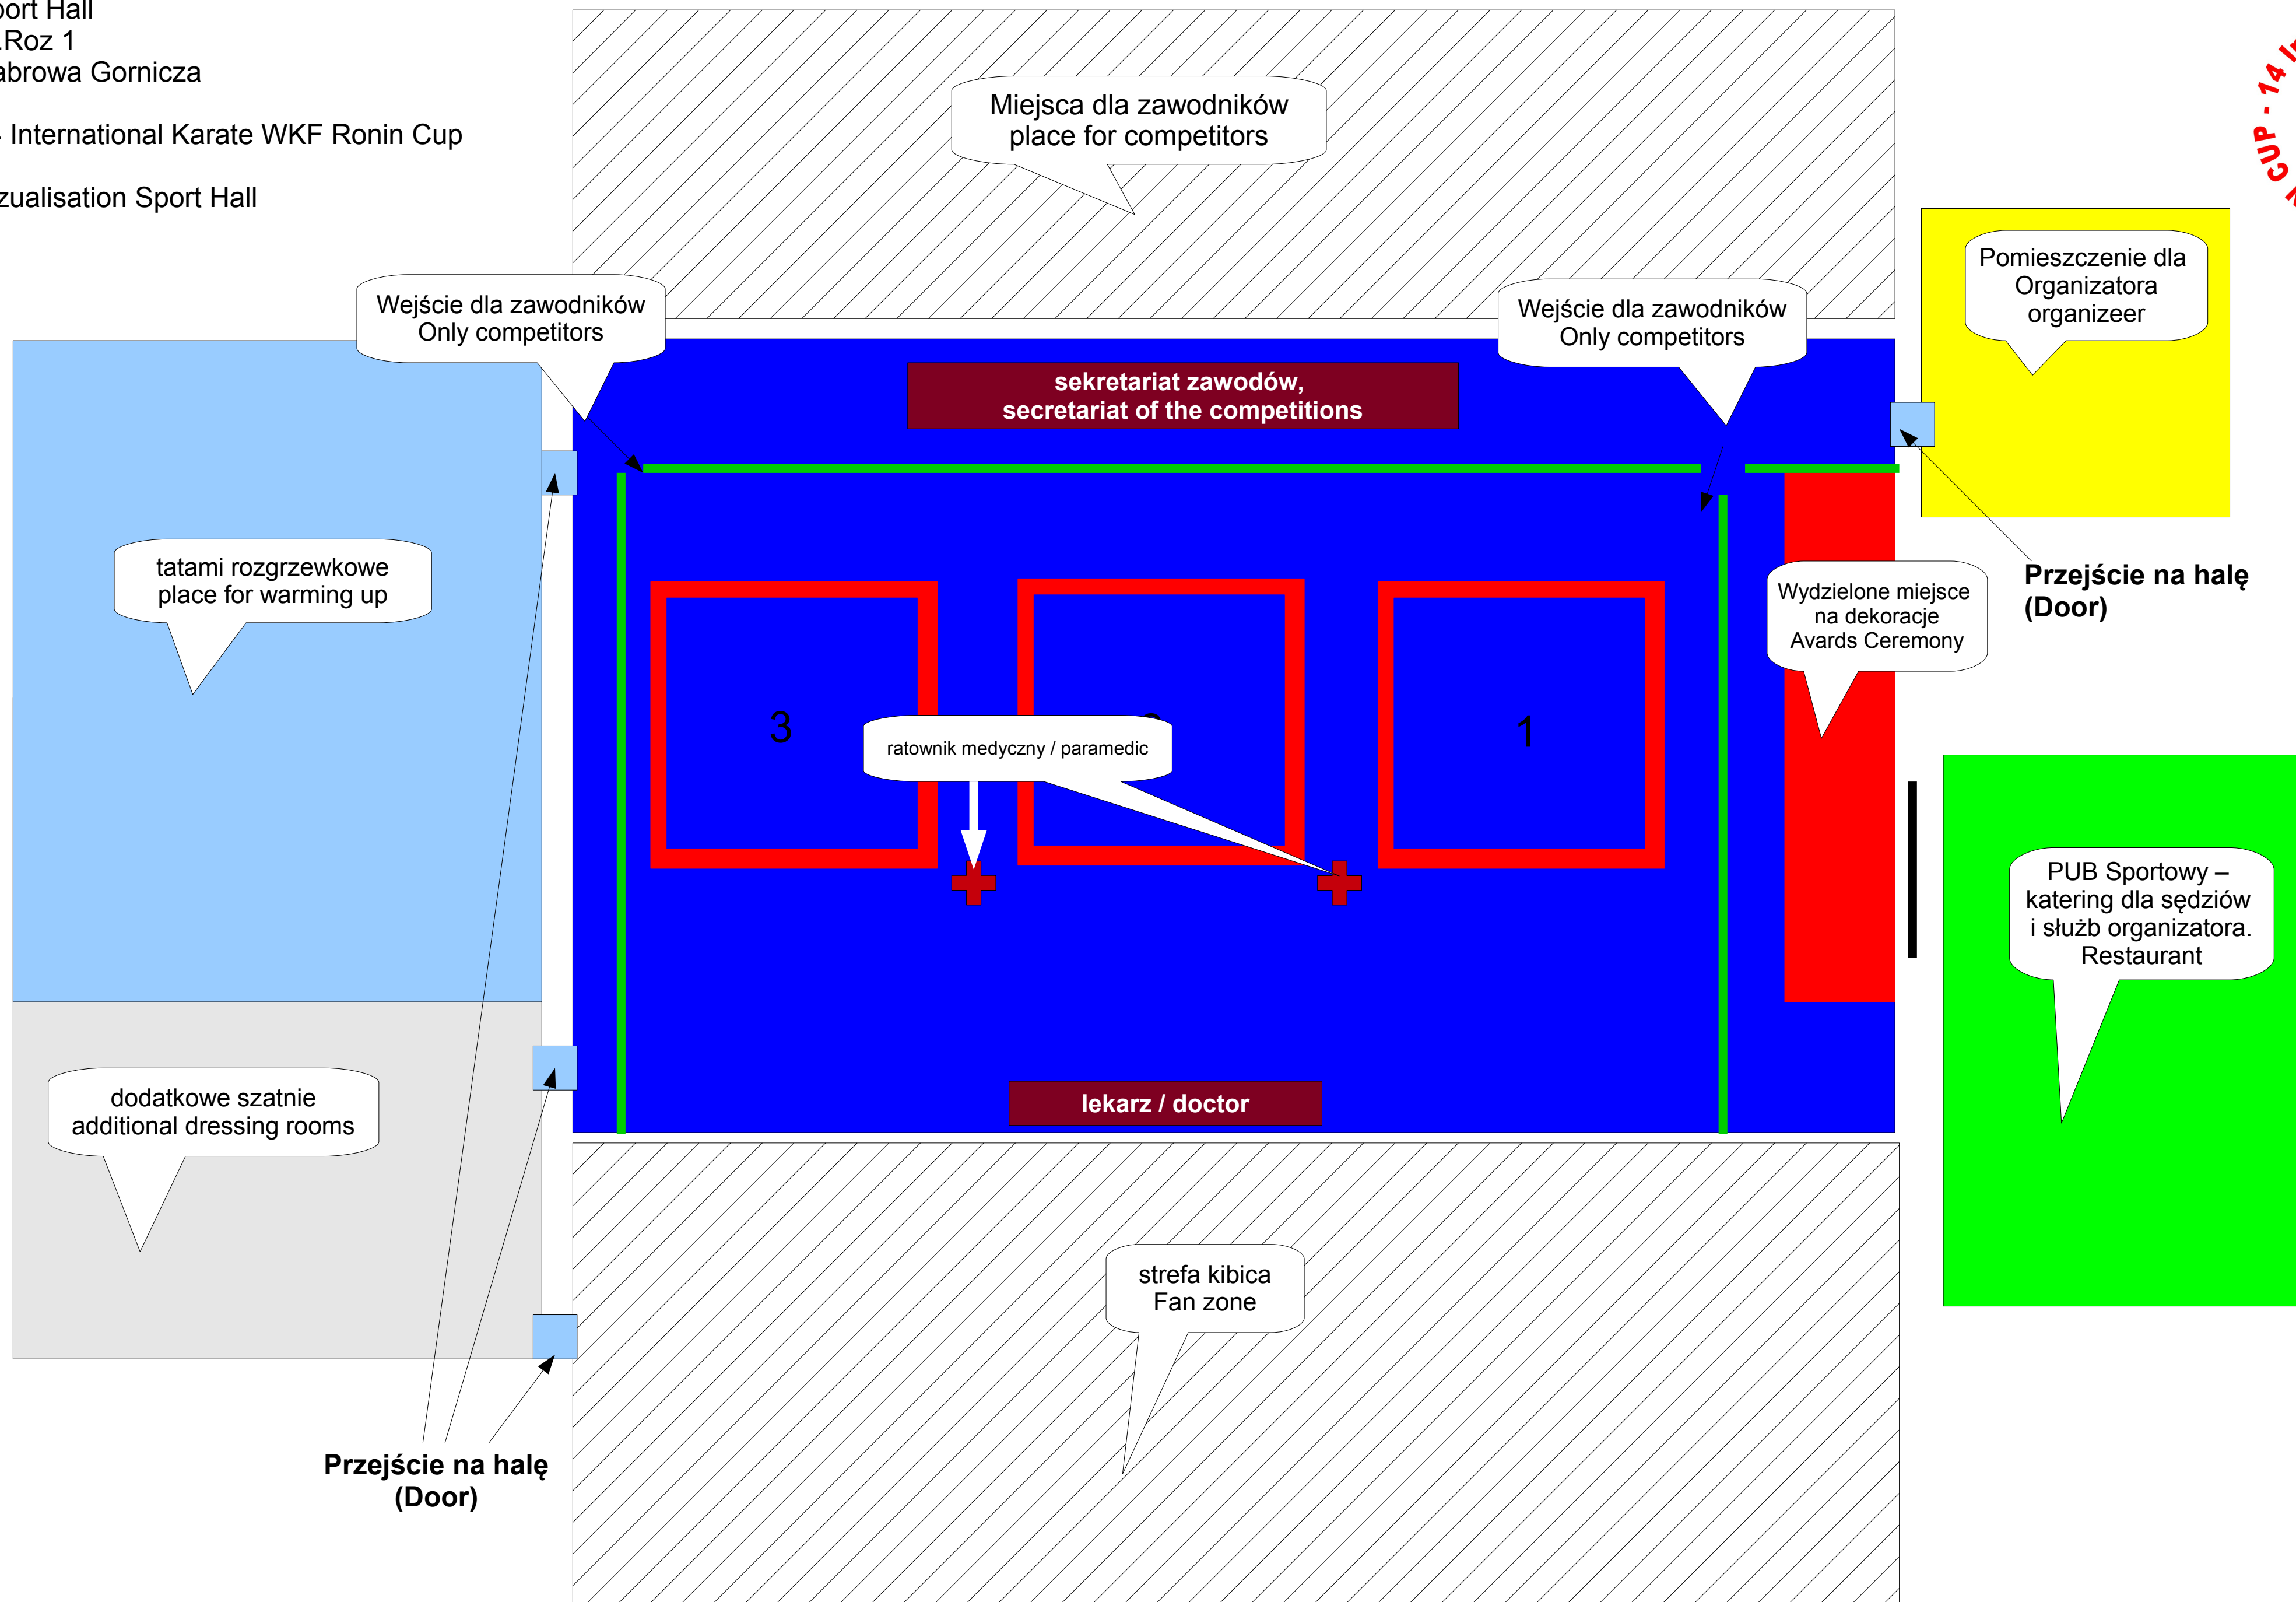

Sport Hall
Al.Roz 1
Dabrowa Gornicza

14 International Karate WKF Ronin Cup

Vizualisation Sport Hall

KATA and KARATE FOR DISABLED

competitor

Obsada na tatami the cast tatami

KUMITE FANTOM and SUPER SPEED

competitor