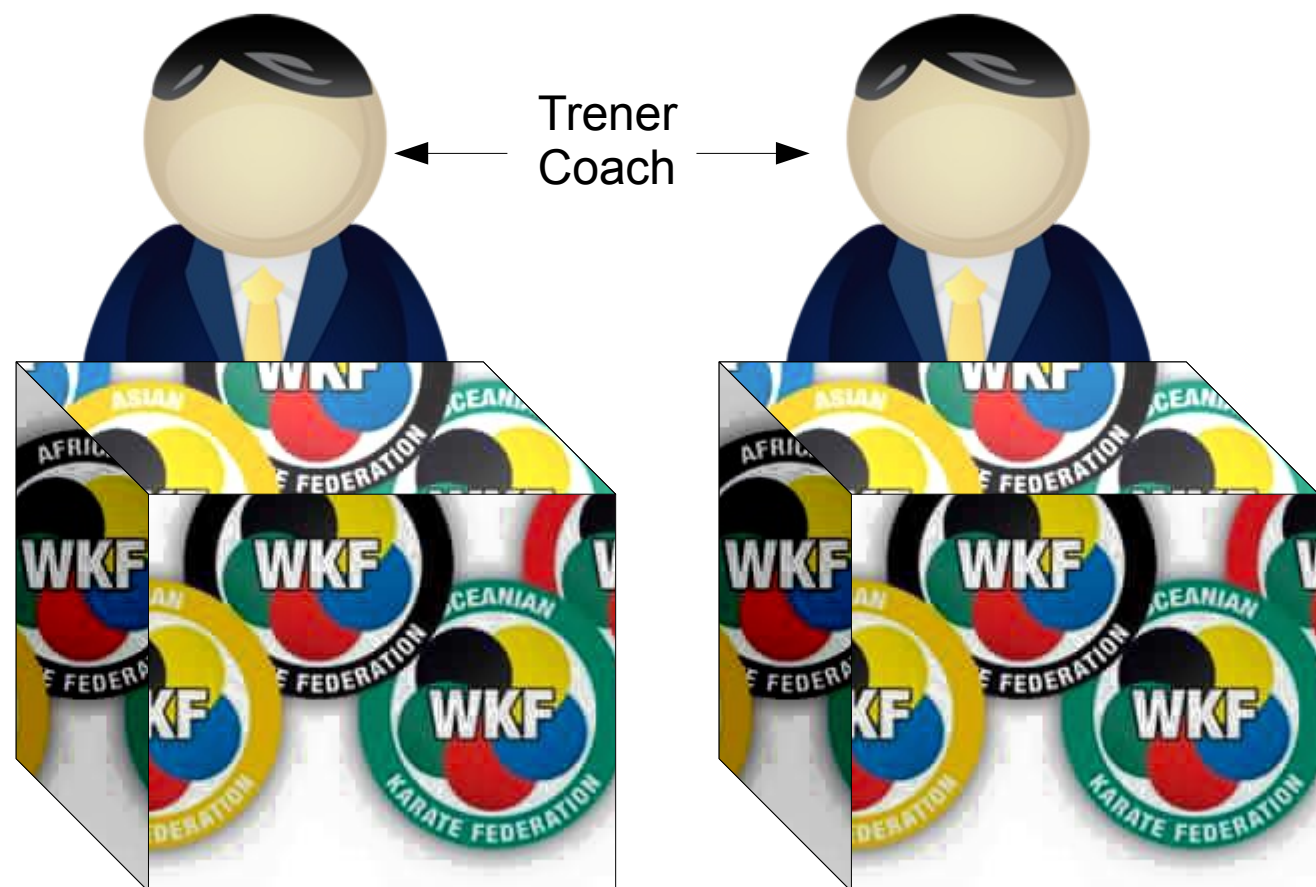

Sport Hall
Al.Roz 1
Dabrowa Gornicza

14 International Karate WKF Ronin Cup

Vizualisation Sport Hall

KATA and KARATE FOR DISABLED

competitor

Obsada na tatami the cast tatami

KUMITE FANTOM and SUPER SPEED

competitor

competitor

KUMITE WKF

competitor

Trener
Coach

competitor

Trener
Coach