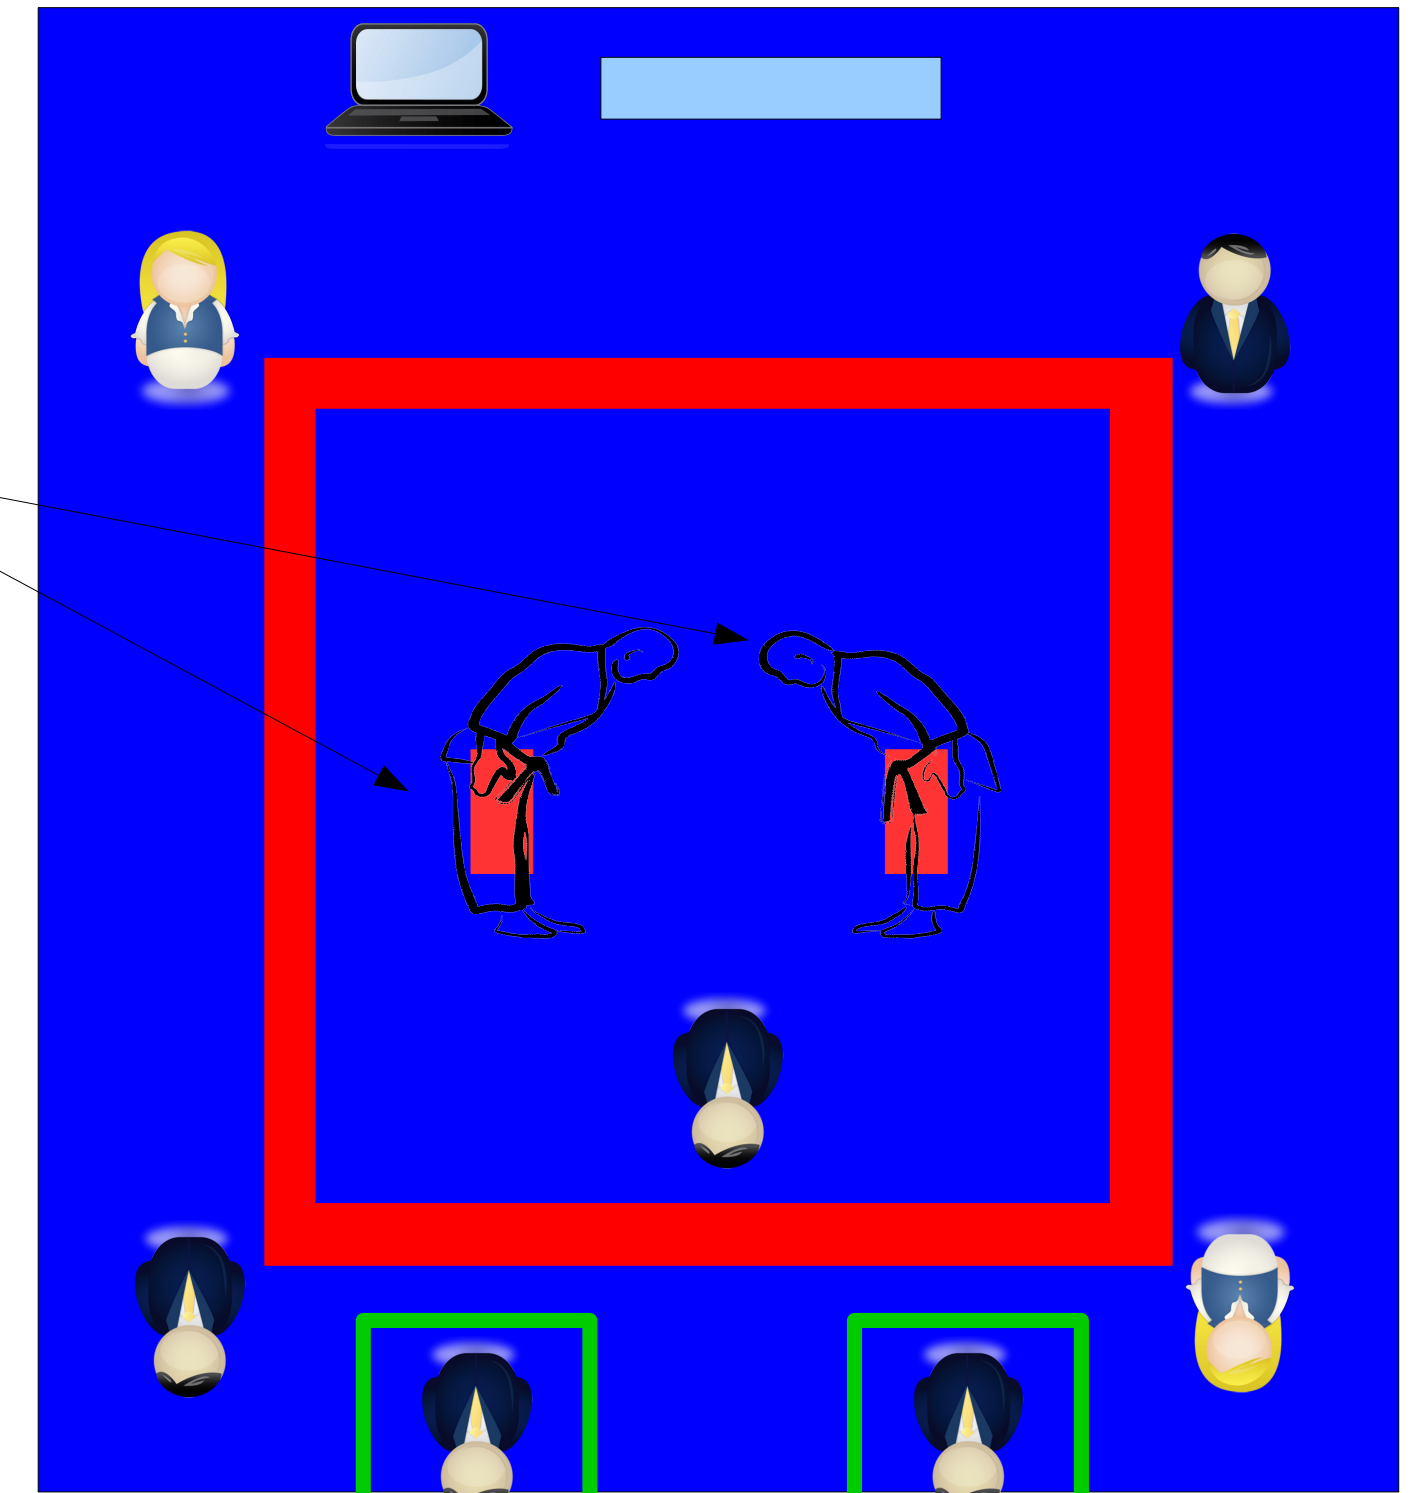

KATA and KARATE FOR DISABLED

competitor

Obsada na tatami the cast tatami

KUMITE FANTOM and SUPER SPEED

competitor

competitor

KUMITE WKF

competitor

Trener
Coach

competitor

Trener
Coach