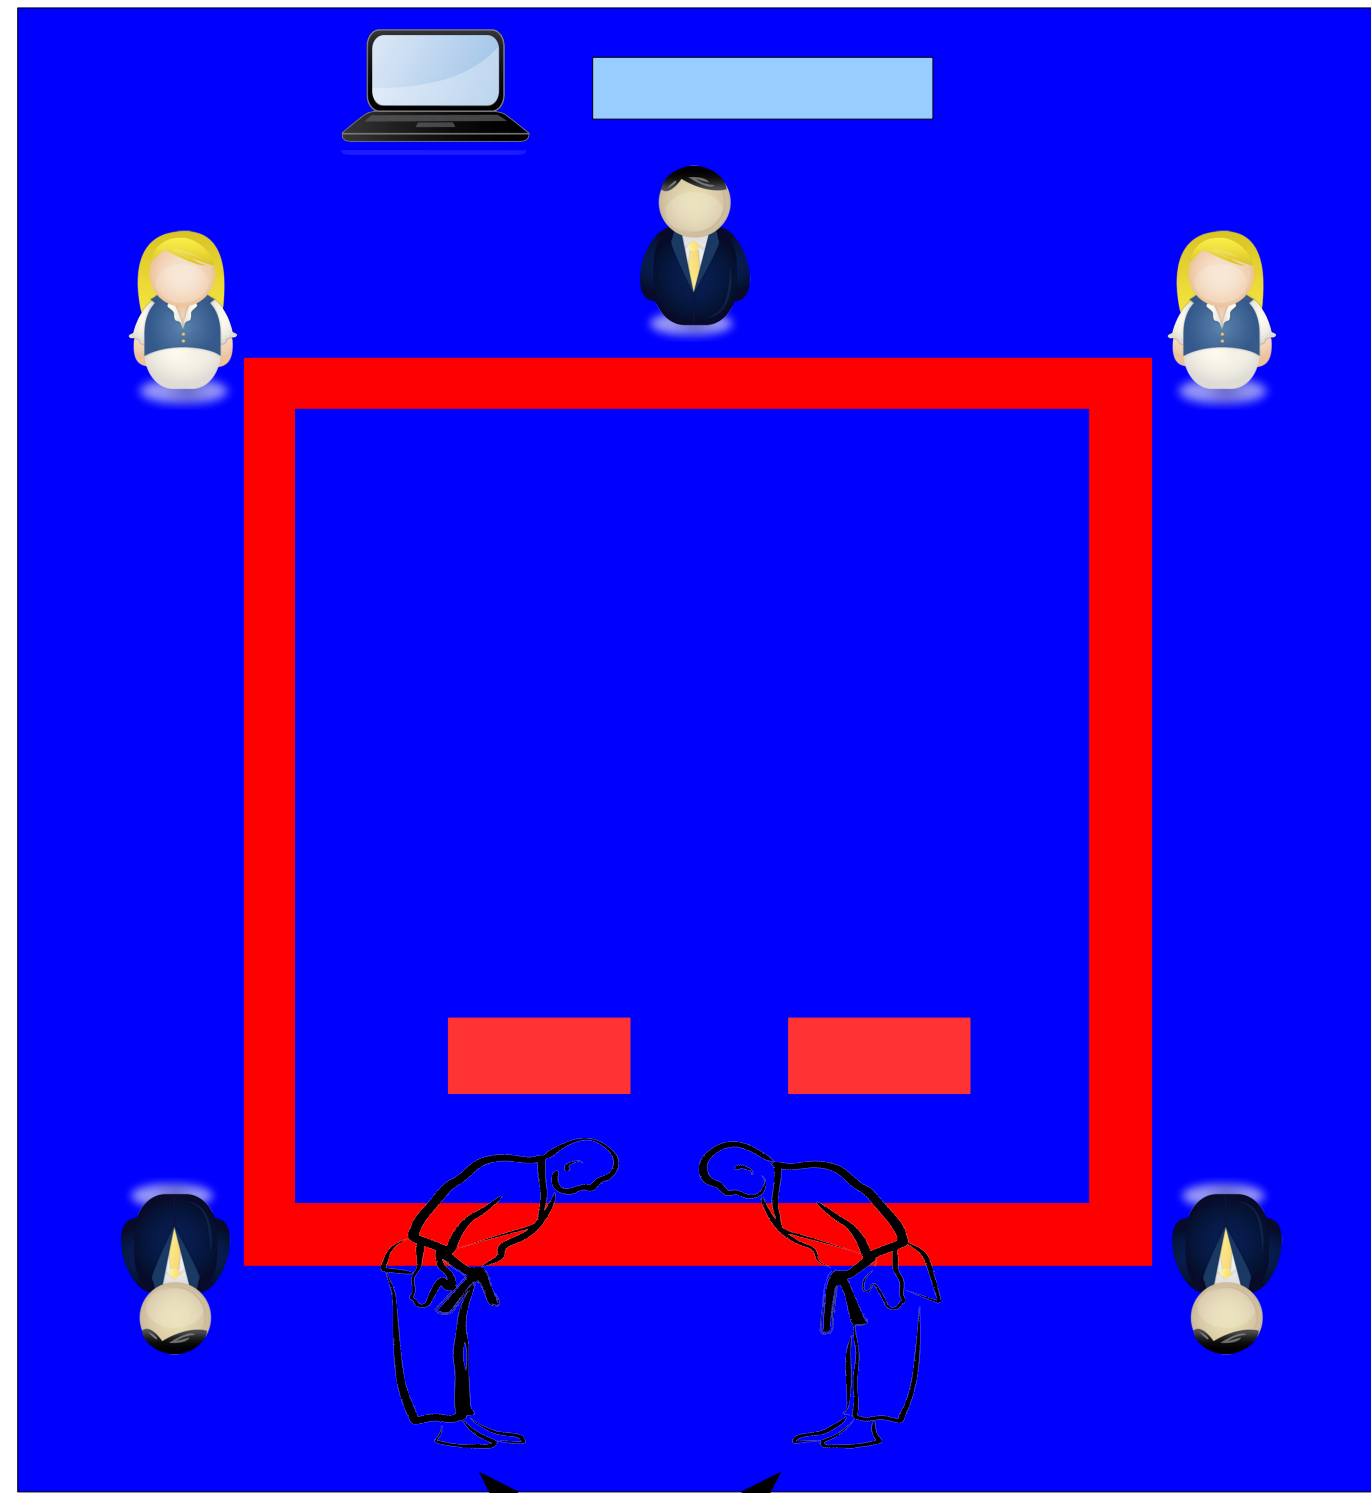

Sport Hall
Al.Roz 1
Dabrowa Gornicza

14 International Karate WKF Ronin Cup

Vizualisation Sport Hall

KATA and KARATE FOR DISABLED

competitor

Obsada na tatami the cast tatami

KUMITE FANTOM and SUPER SPEED

competitor